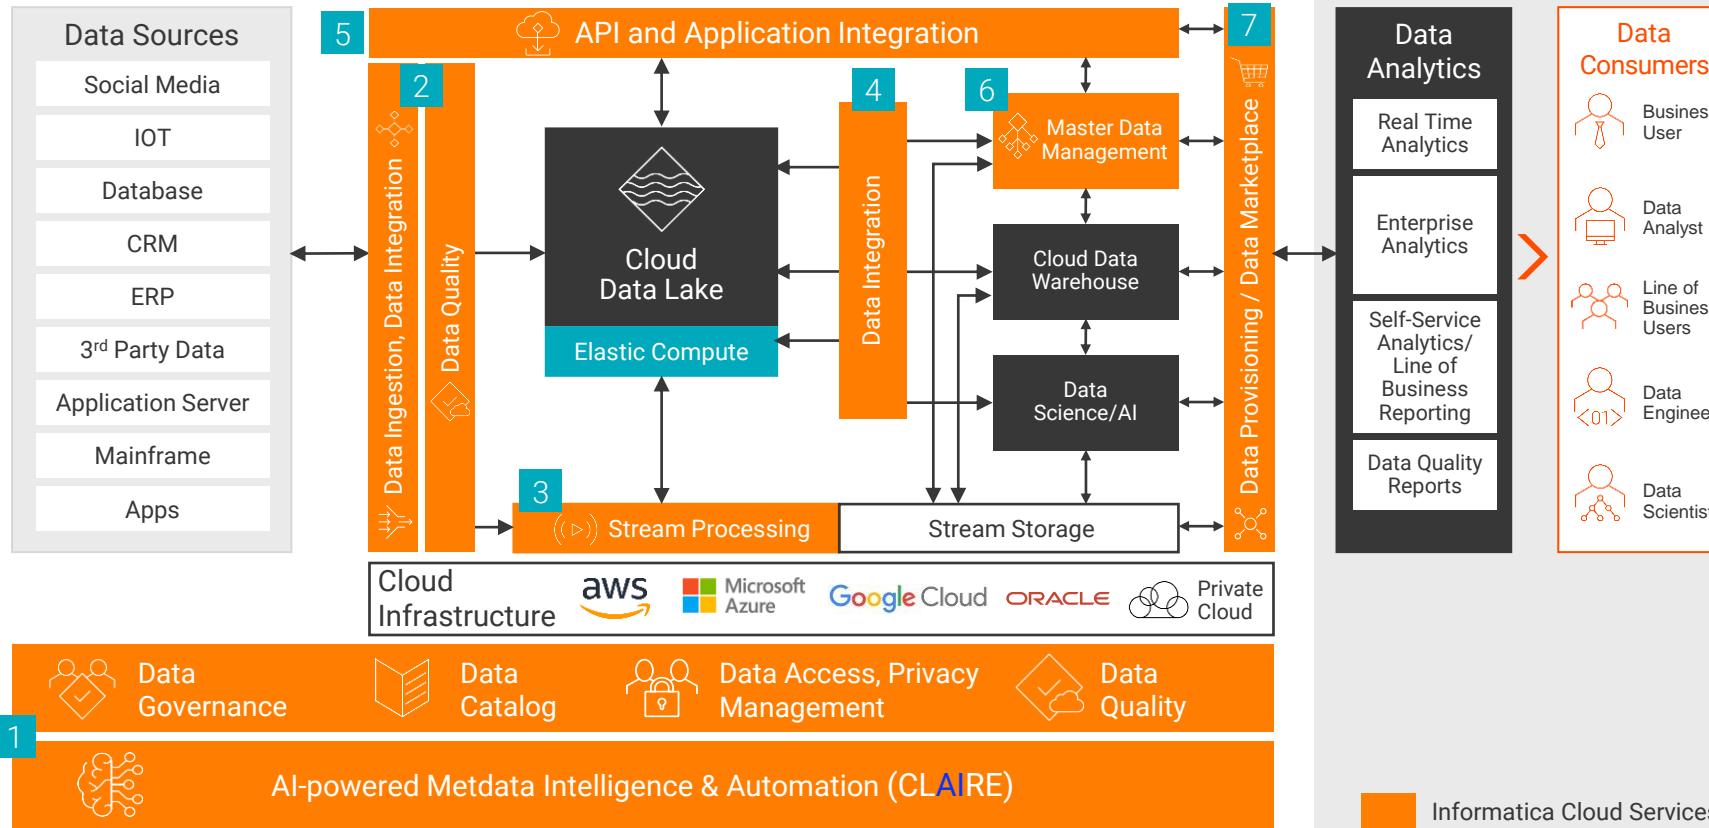

Reference Architecture

Cloud Data Management Platform Architecture

Modern cloud-native end to end data management architecture enables organizations to control business data, both in the cloud and in a combination of on-premises and cloud applications using Informatica Data Management Cloud.

Informatica Intelligent Data Management Cloud

Informatica Cloud Services