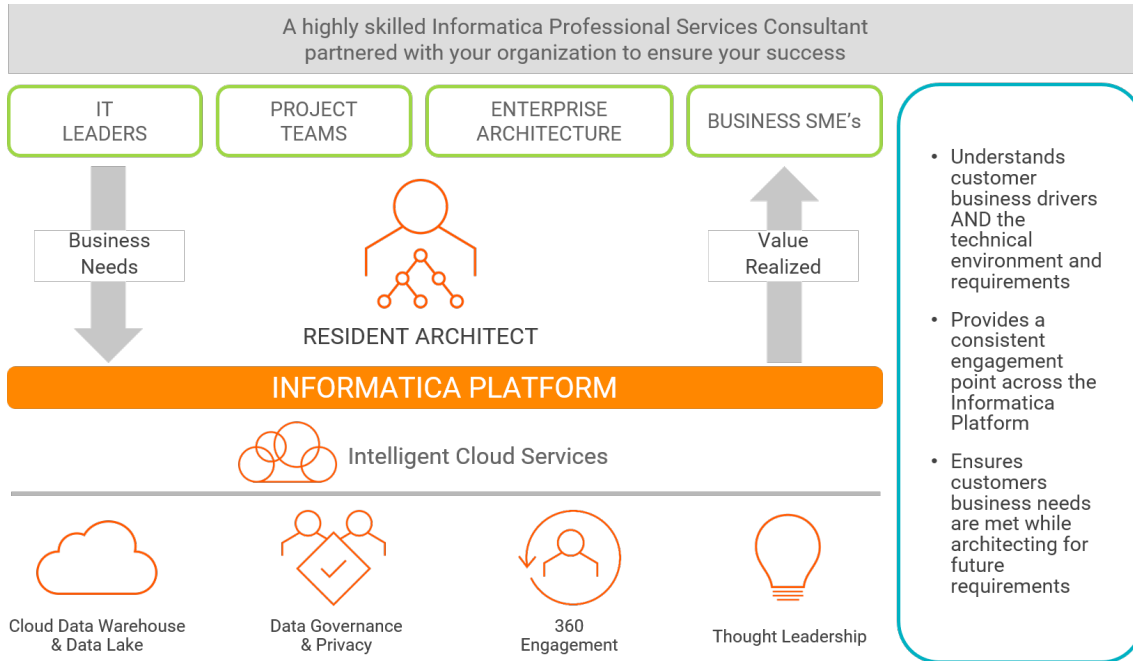

How Can a Resident Architect Help You?

A Resident Architect is a valuable addition to your internal team and is a trusted advisor. Although a Resident Architect's engagement points will vary depending on your specific internal structure and needs, they will work closely with your enterprise architecture and governance teams, business line IT architects, and data management leaders. During their engagement a Resident Architect's engagement will:

- Liaise with your architects, technical teams, and leadership (both business and IT) across the organization
- Fully understand your project portfolio, proactively addressing emerging functional and technical requirements
- Assess current and planned utilization of the Informatica Platform; support road mapping recurring value aligned with business imperatives
- Provide Best Practices and recommendations for implementation of the Informatica Platform
- Identify opportunities to tune and optimize the existing Platform workload
- Interface with Informatica's broader support and technical teams to ensure that the full breadth and depth of the Informatica organization is leveraged quickly and efficiently for your success

Qualifications of Resident Architects

- Resident Architects are Informatica's most highly skilled and most experienced services professionals with the highest credentials within the organization -- they have certification in all components of the Informatica Platform
- They are thought leaders, Velocity methodology authors, and overall solution experts
- They have an average of 15 years of industry experience and 10 years of experience building, designing, architecting, and implementing Informatica solutions